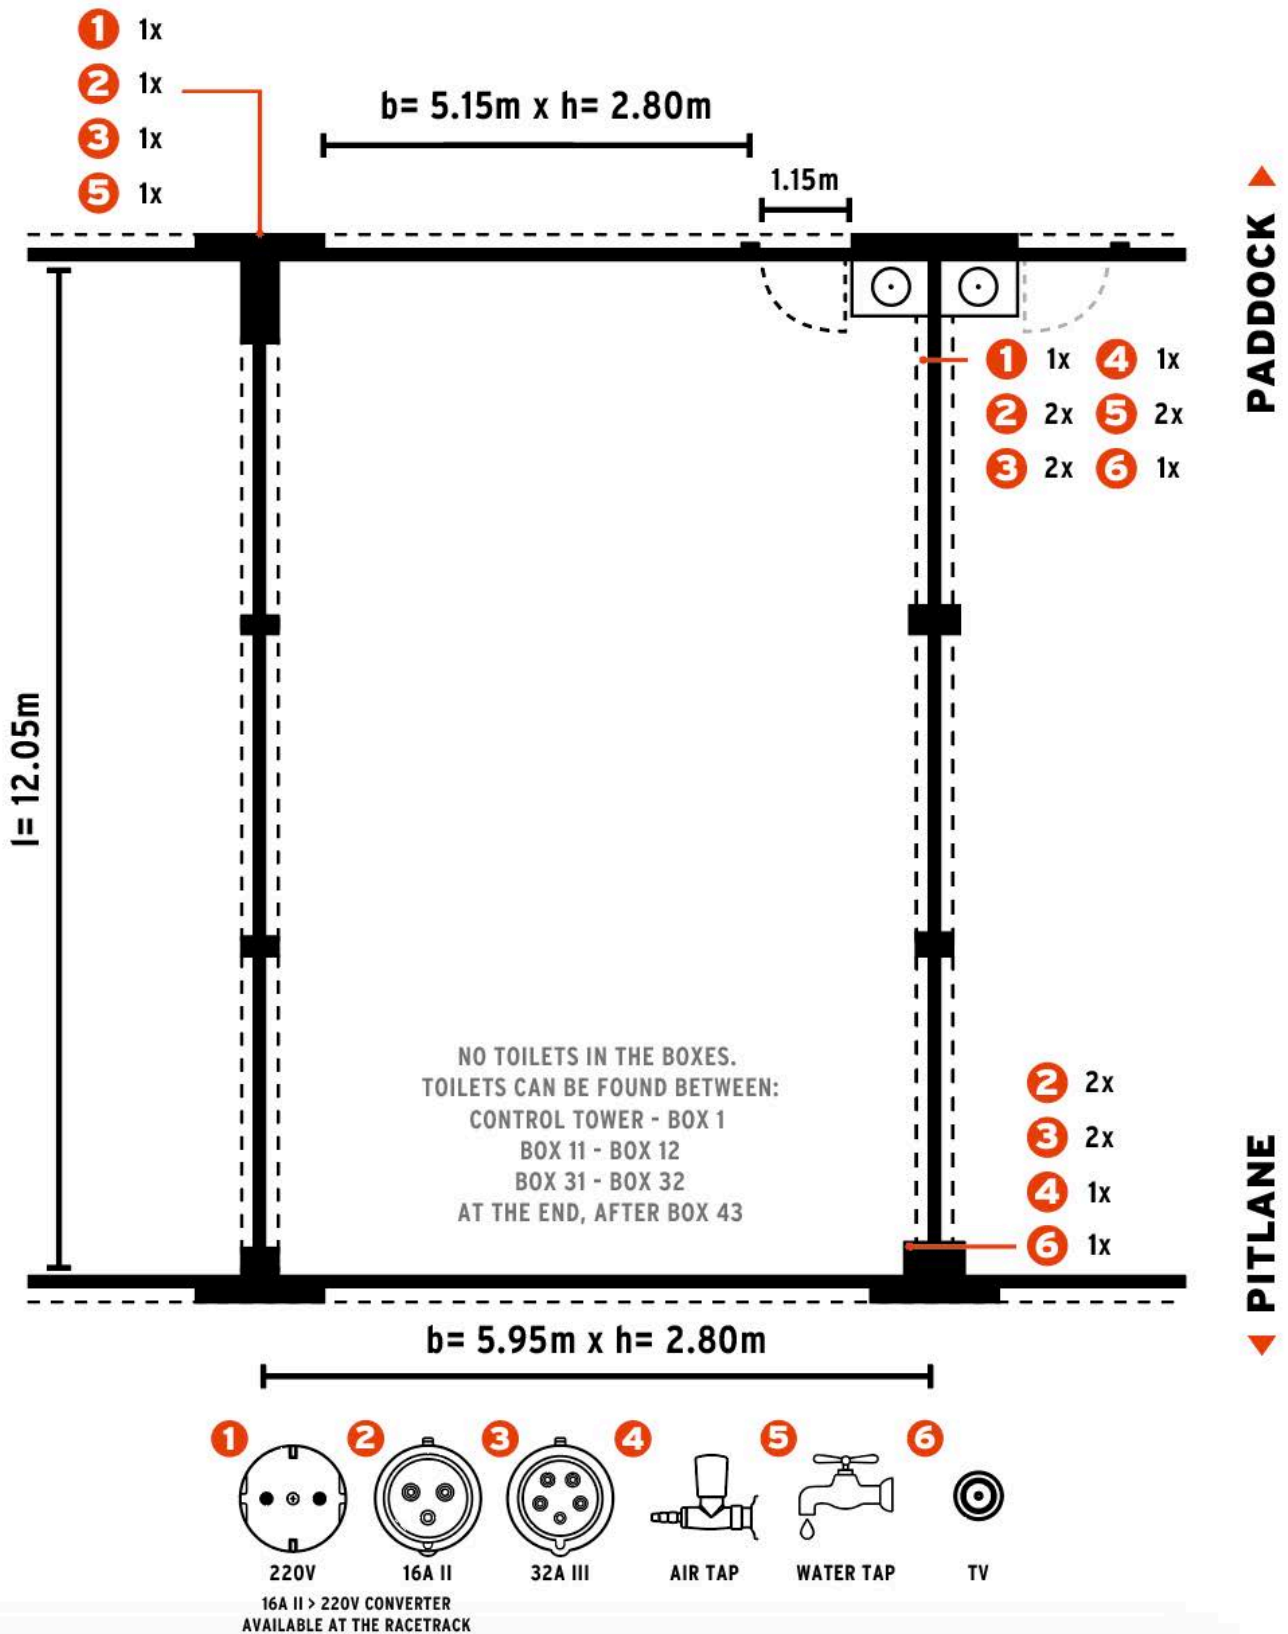

TRACK LAYOUT

Circuito de Jerez Ángel Nieto

Track length: 4.428 m

S1: 1837 m S3: 1439 m

S2: 1152 m Pitlane: 325 m

PIT BOX

FACILITY MAP

Paddock Map Legend