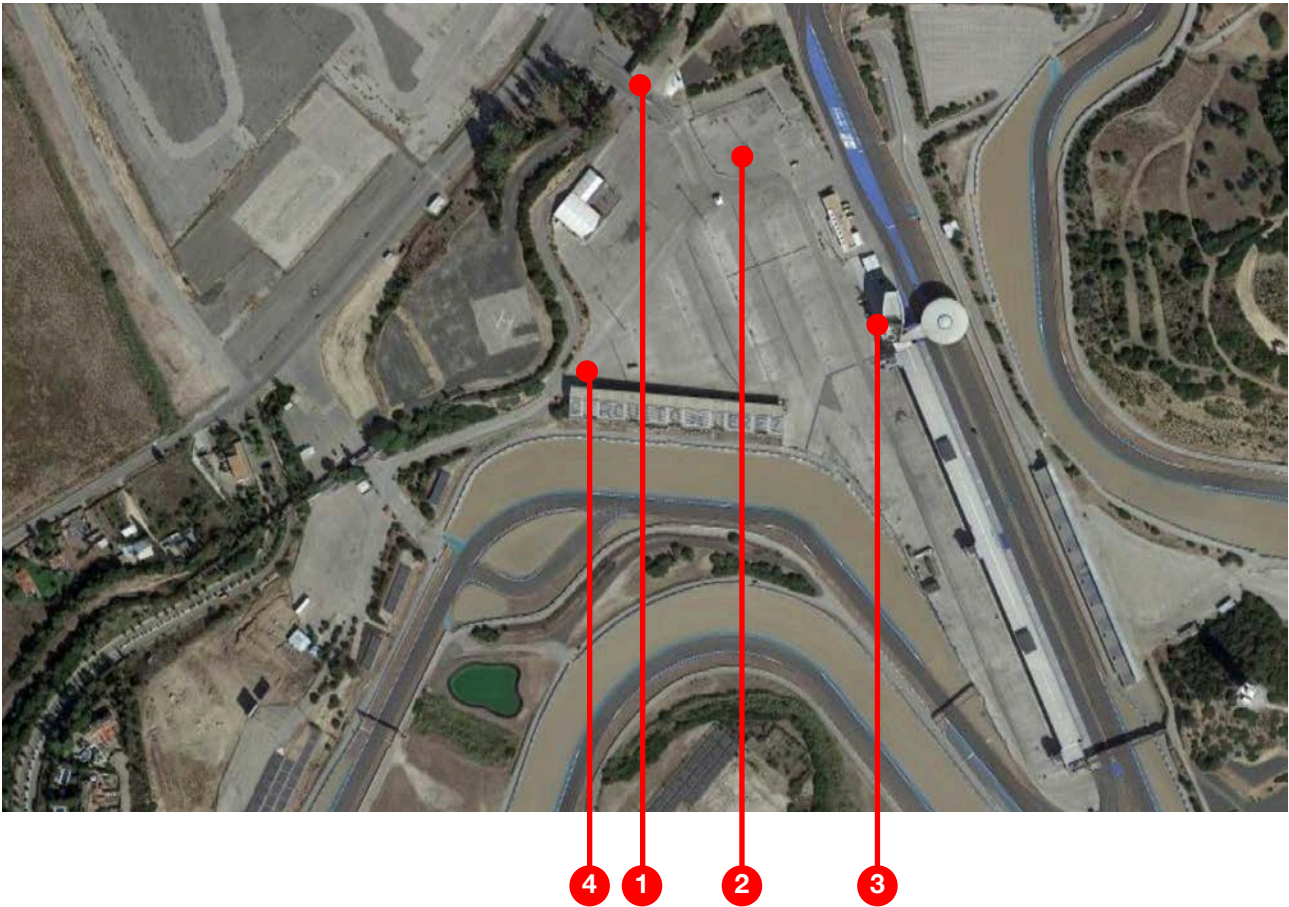

TRACK LAYOUT

Circuito de Jerez Ángel Nieto

Track length: 4.428 m

S1: 1837 m S3: 1439 m

S2: 1152 m Pitlane: 325 m

PIT BOX

FACILITY MAP

Paddock Map Legend