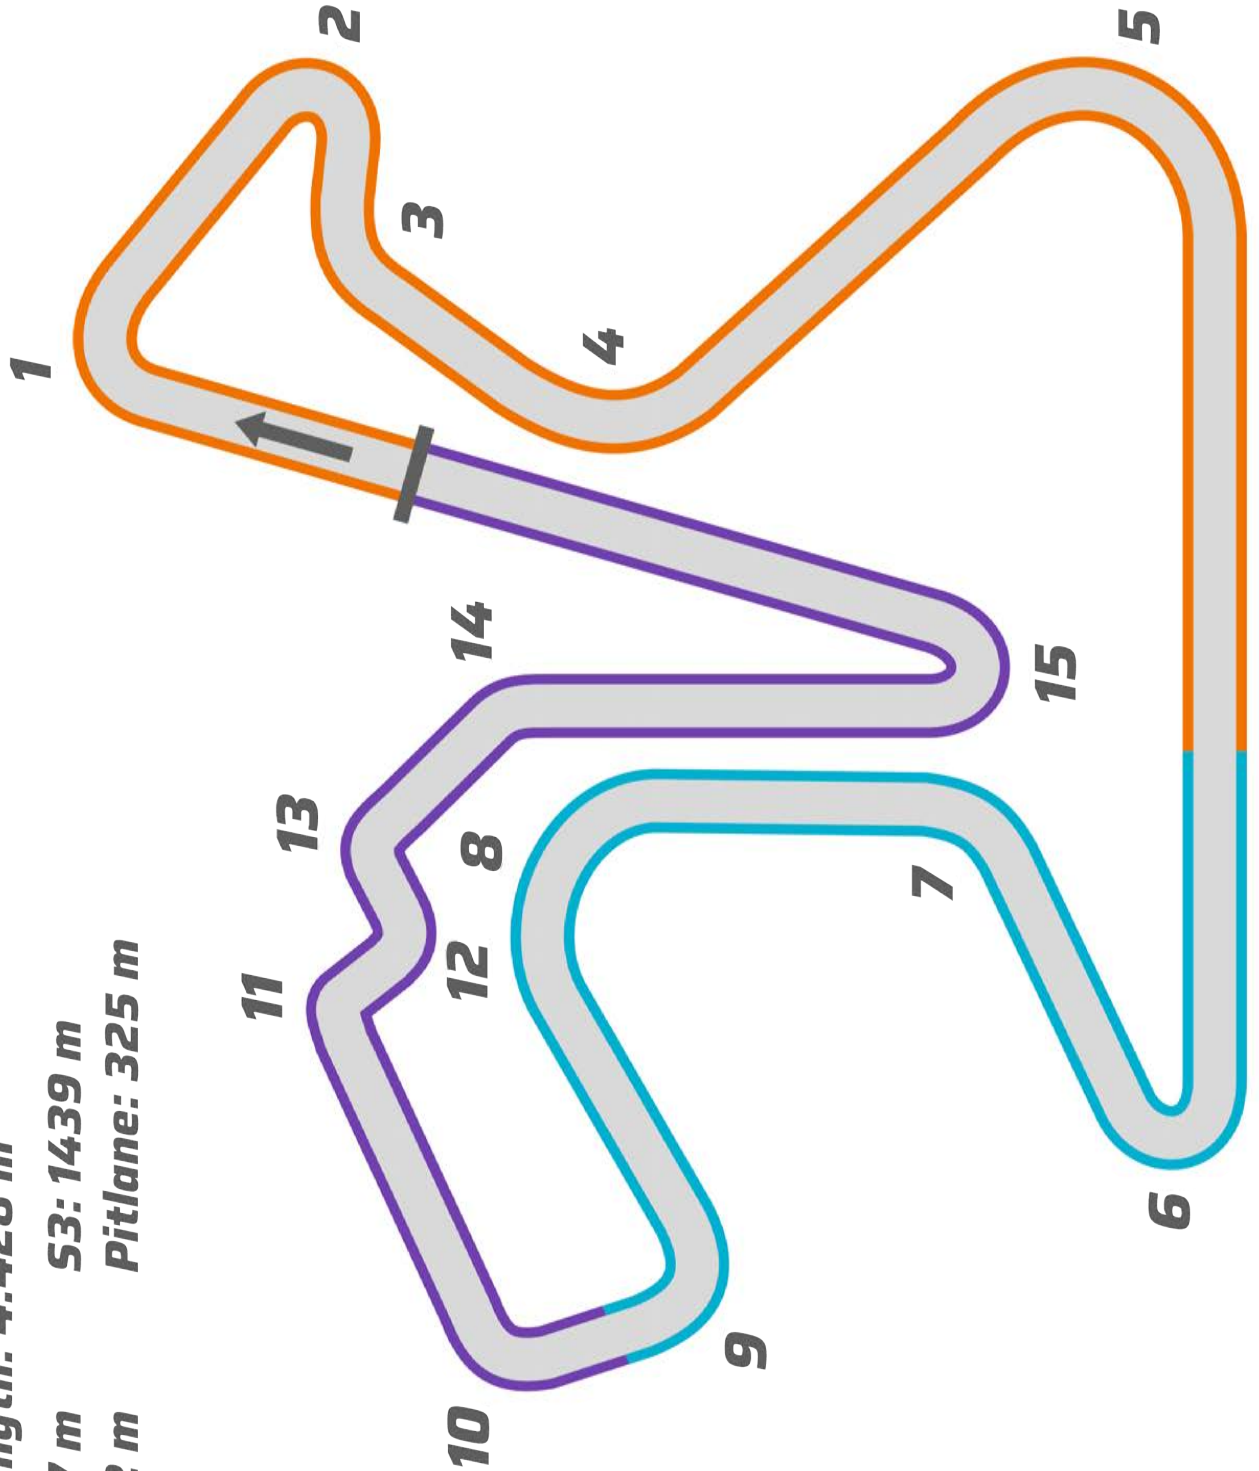

TIME TABLE

SUN 11 FEB: RACE DAY 2

START	END	DURATION	SESSION	INT
09:00	09:20	00:20	Formula Winter Series Qualifying 2	00:15
09:35	09:50	00:15	GT4 Winter Series Grid Procedure	00:00
09:50	10:20	00:30	GT4 Winter Series Race 2	00:15
10:35	10:50	00:15	Formula Winter Series Grid Procedure	00:00
10:50	11:20	00:30 + 1 Lap	Formula Winter Series Race 2	00:15
11:35	11:50	00:15	GT Winter Series Grid Procedure	00:00
11:50	12:20	00:30	GT Winter Series Race 2	00:00
12:20	13:20	01:00	Lunch Break	00:00
13:20	13:35	00:15	TCR Winter Series Grid Procedure	00:00
13:35	14:00	00:25 + 1 Lap	TCR Winter Series Race 2	00:15
14:15	14:30	00:15	GT4 Winter Series Grid Procedure	00:00
14:30	15:30	01:00	GT4 Winter Series Race 3	00:15
15:45	16:00	00:15	Formula Winter Series Grid Procedure	00:00
16:00	16:30	00:30 + 1 Lap	Formula Winter Series Race 3	00:15
16:45	17:00	00:15	GT Winter Series Grid Procedure	00:00
17:00	17:55	00:55	GT Winter Series Race 3	-

TRACK LAYOUT

Circuito de Jerez Ángel Nieto

Track length: 4.428 m

S1: 1837 m S3: 1439 m

S2: 1152 m Pitlane: 325 m

PIT BOX

FACILITY MAP

Paddock Map Legend