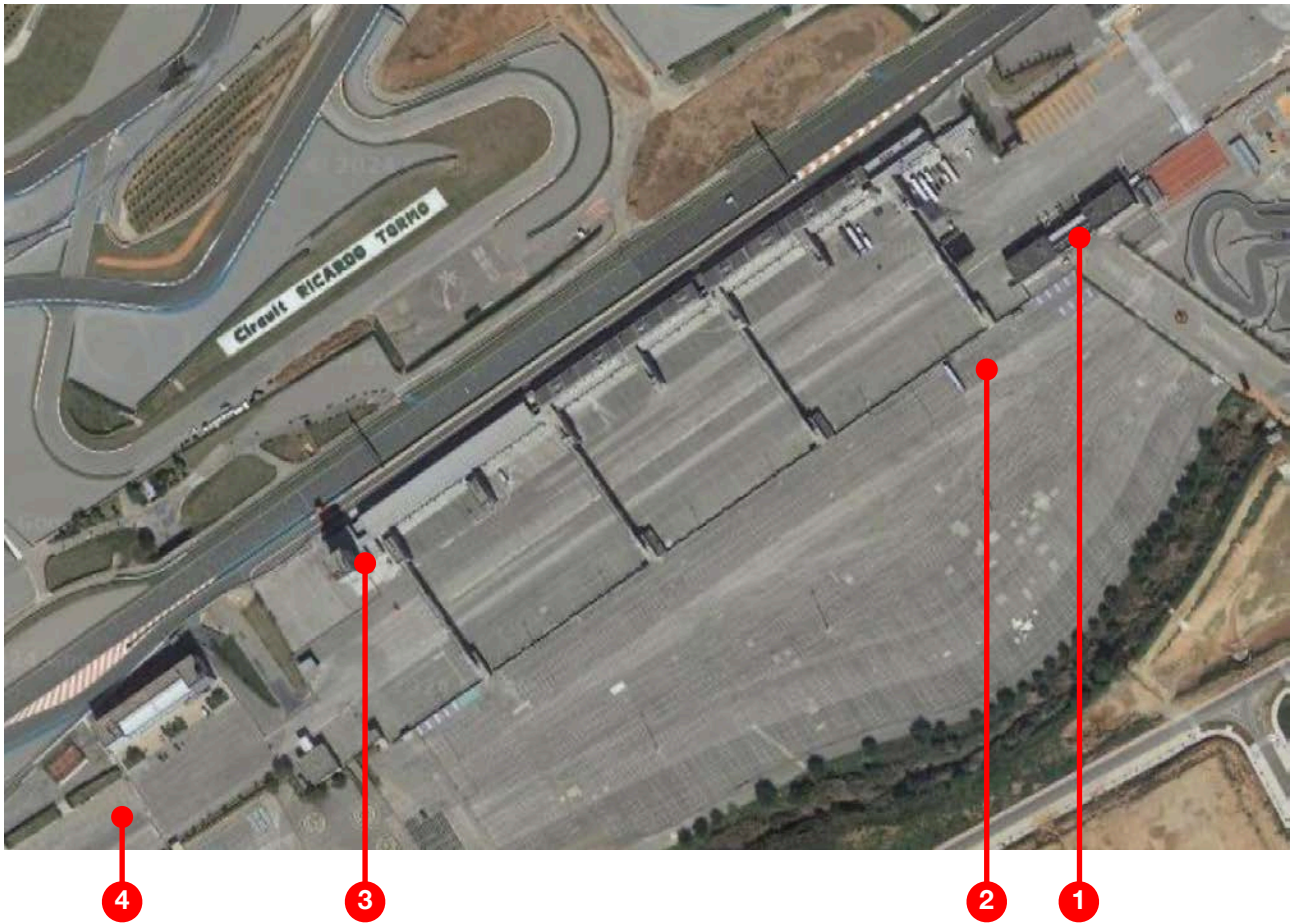

FACILITY MAP

PADDOCK MAP LEGEND

SUBJECT	LOCATION	HOW TO ACCESS
1 Paddock Entrance	-	THROUGH ENTRANCE GATE
2 TEAM PARKING	IN THE FRONT OF THE ENTRANCE ON THE LEFT SIDE - NOT INSIDE PADDOCK	TEAM PARKING „MIRROR CARD“
3 EVENT ORGANISATION OFFICE (ACCREDITATION)	GROUND FLOOR OF THE CONTROL TOWER	ENTER TOWER AND KEEP RIGHT
3 BRIEFING ROOM RACE CONTROL STEWARDS OFFICE	1st - 2nd FLOOR IN CONTROL TOWER	ENTER BUILDING AND TAKE STAIRS TO THE LEFT
4 TRUCK PARKING	END OF PADDOCK	FILL OUT TRUCK PARKING FORM