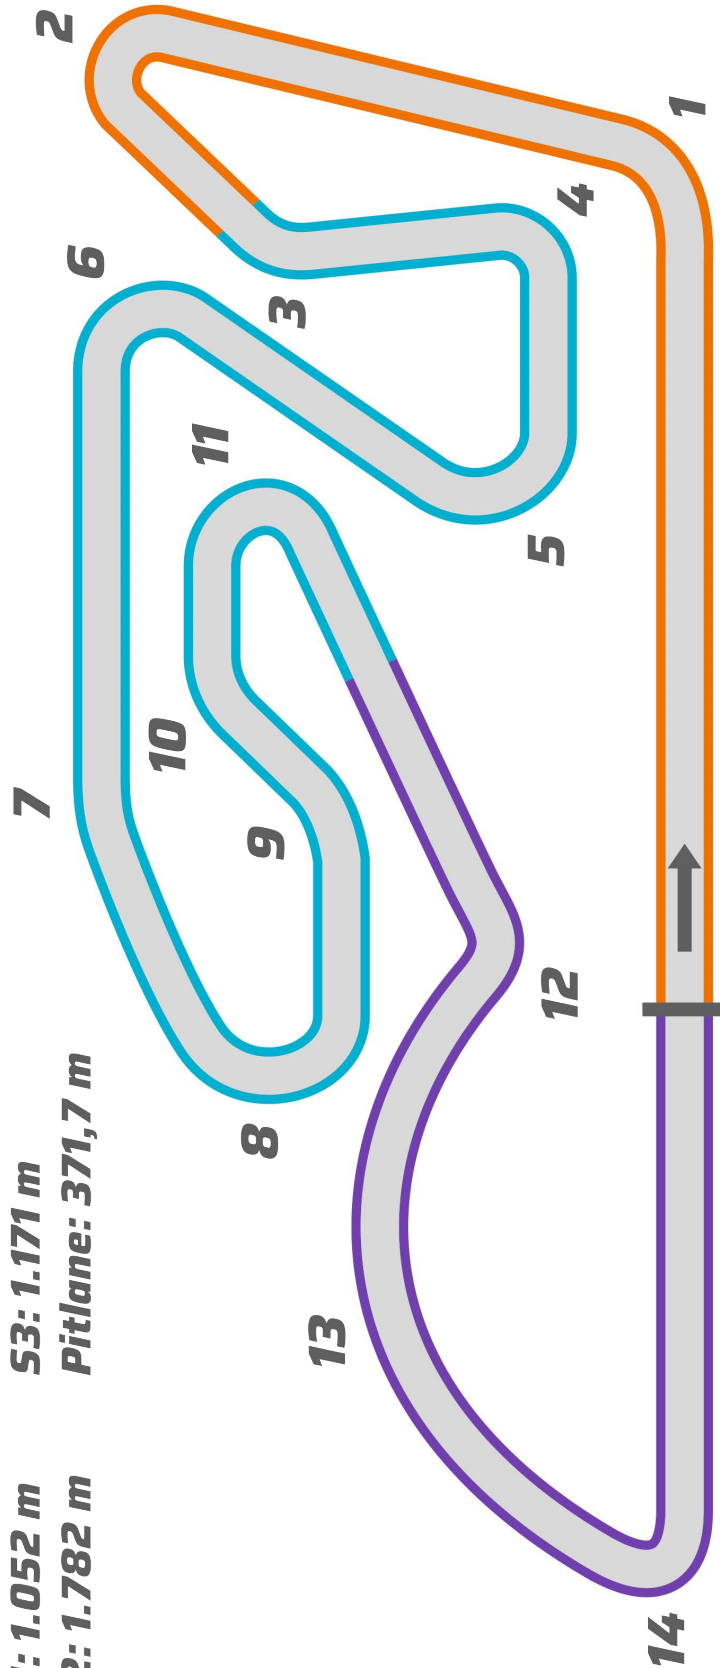

TRACK LAYOUT

Circuit Ricardo Tormo Valencia

Track length: 4.005 m

S1: 1.052 m S3: 1.171 m

S2: 1.782 m Pitlane: 371,7 m