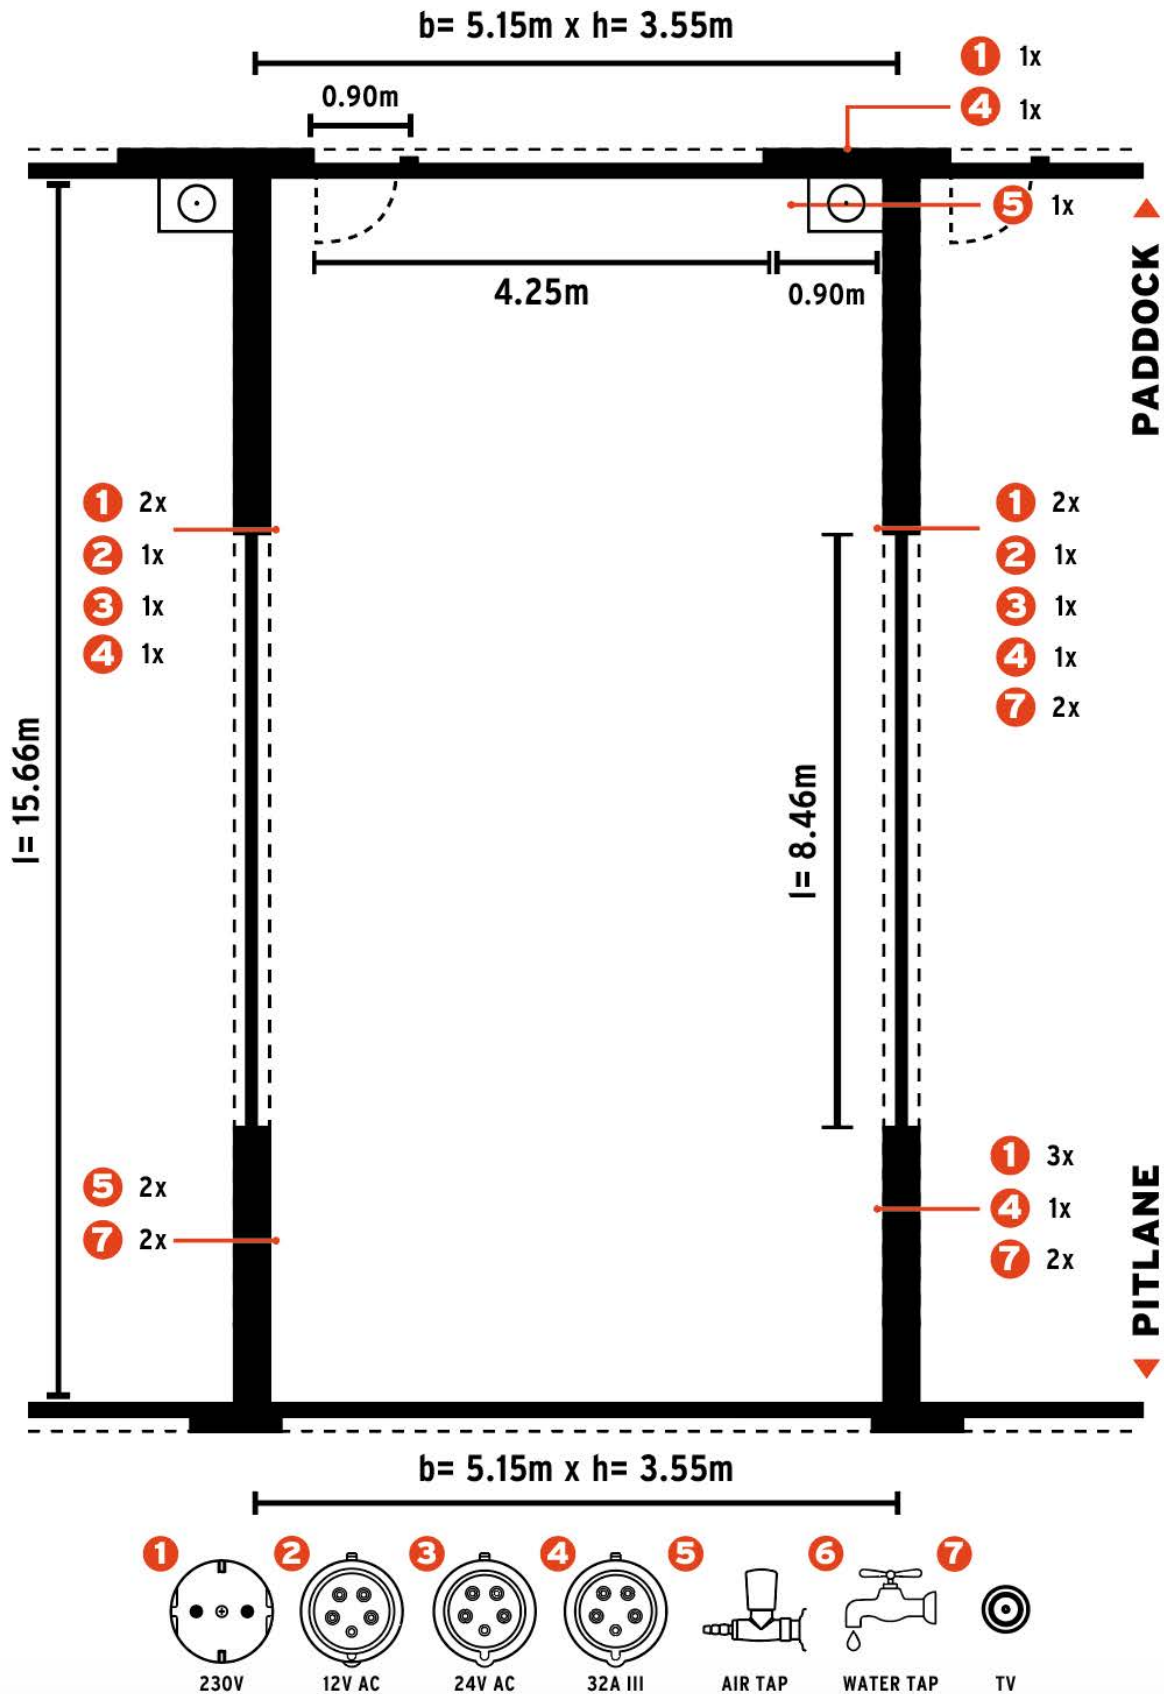

## TRACK LAYOUT

### **Circuit Ricardo Tormo Valencia**

Track length: 4.005 m

S1: 1.052 m S3: 1.171 m

S2: 1.782 m Pitlane: 371,7 m

## FACILITY MAP