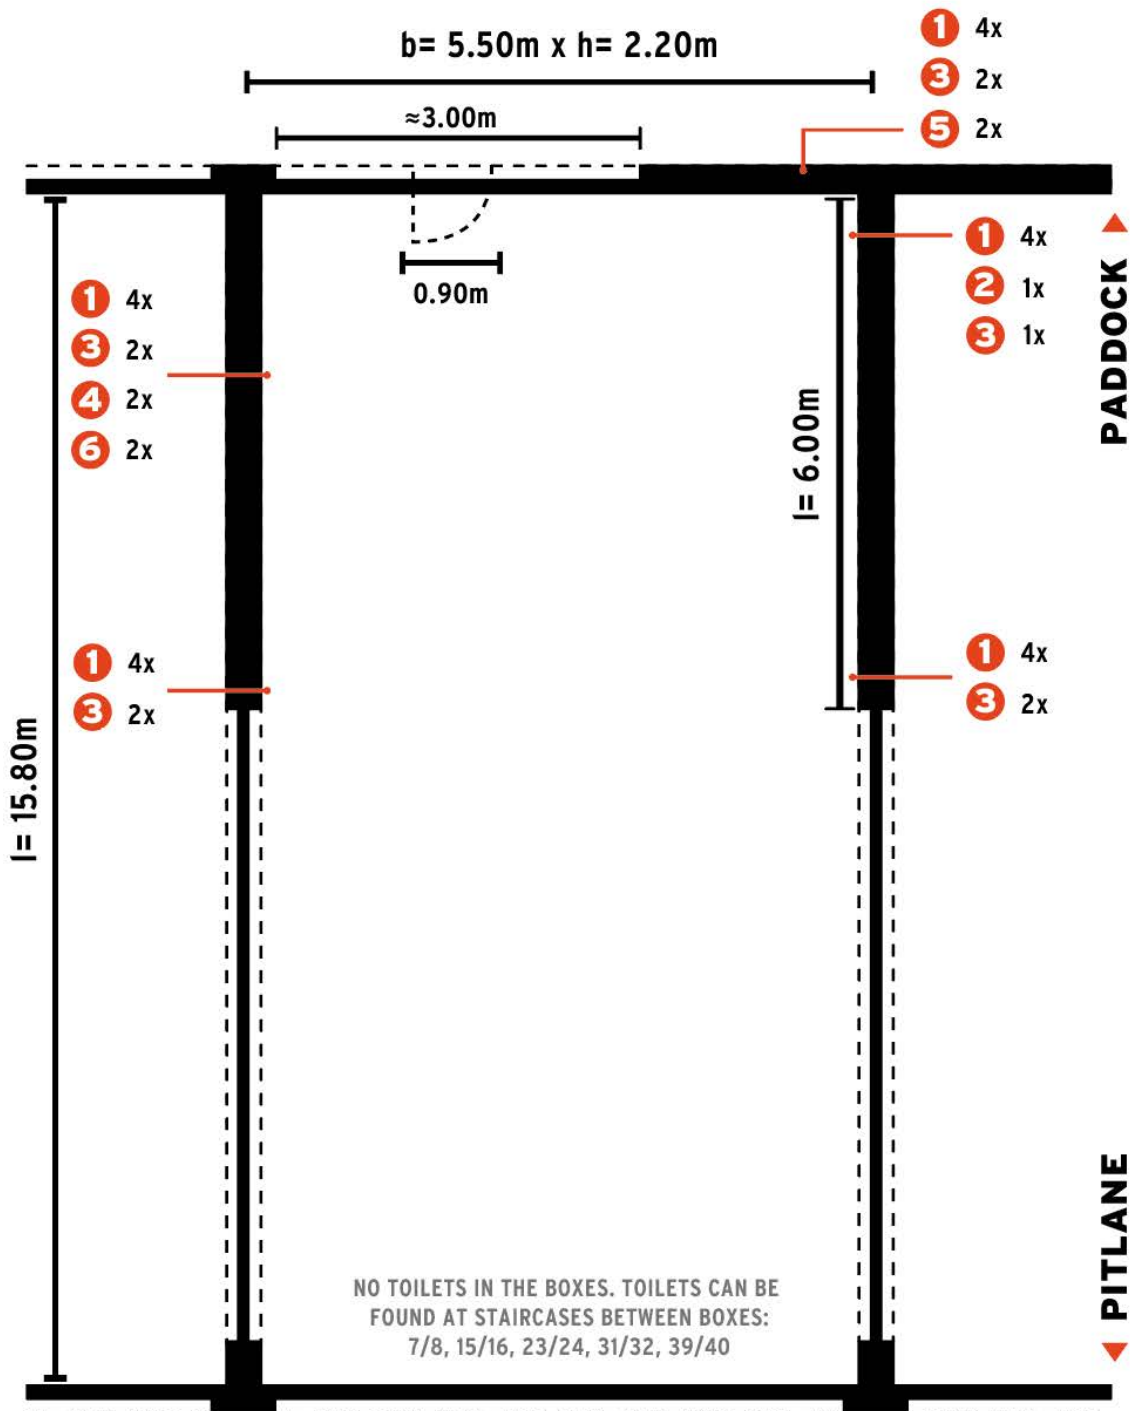

TRACK LAYOUT

Circuit de Barcelona-Catalunya

Track length: 4.657 m

S1: 1.643 m S3: 1.246 m

S2: 1.768 m Pitlane: 387,2 m

PIT BOX

FACILITY MAP

Paddock Map Legend