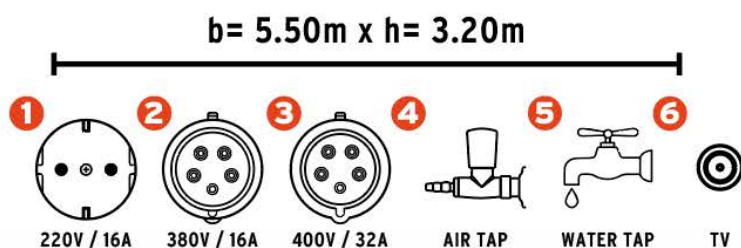

TRACK LAYOUT

Circuit de Barcelona-Catalunya

Track length: 4.657 m

S1: 1.643 m S3: 1.246 m

S2: 1.768 m Pitlane: 387,2 m

PIT BOX

FACILITY MAP

Paddock Map Legend