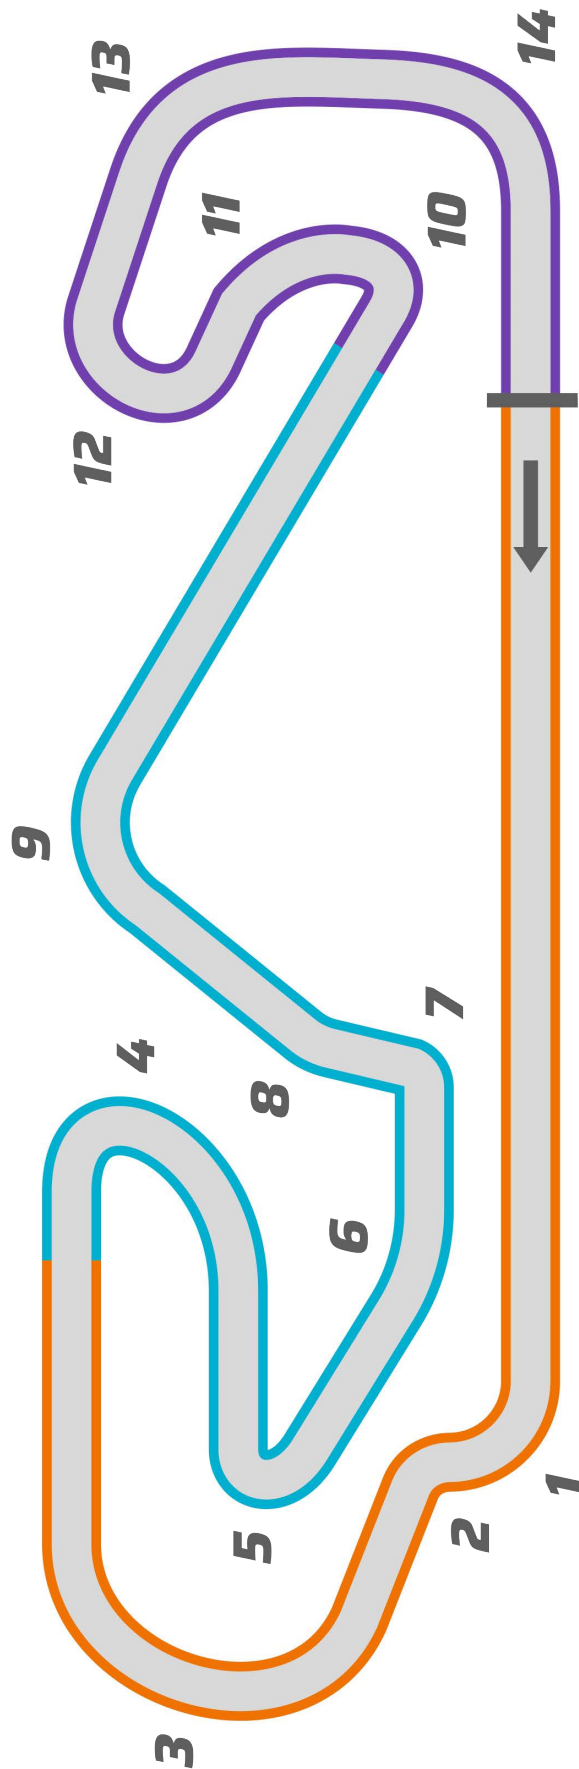

TRACK LAYOUT

Circuit de Barcelona-Catalunya

Track length: 4.657 m

S1: 1.643 m S3: 1.246 m

S2: 1.768 m Pitlane: 387,2 m