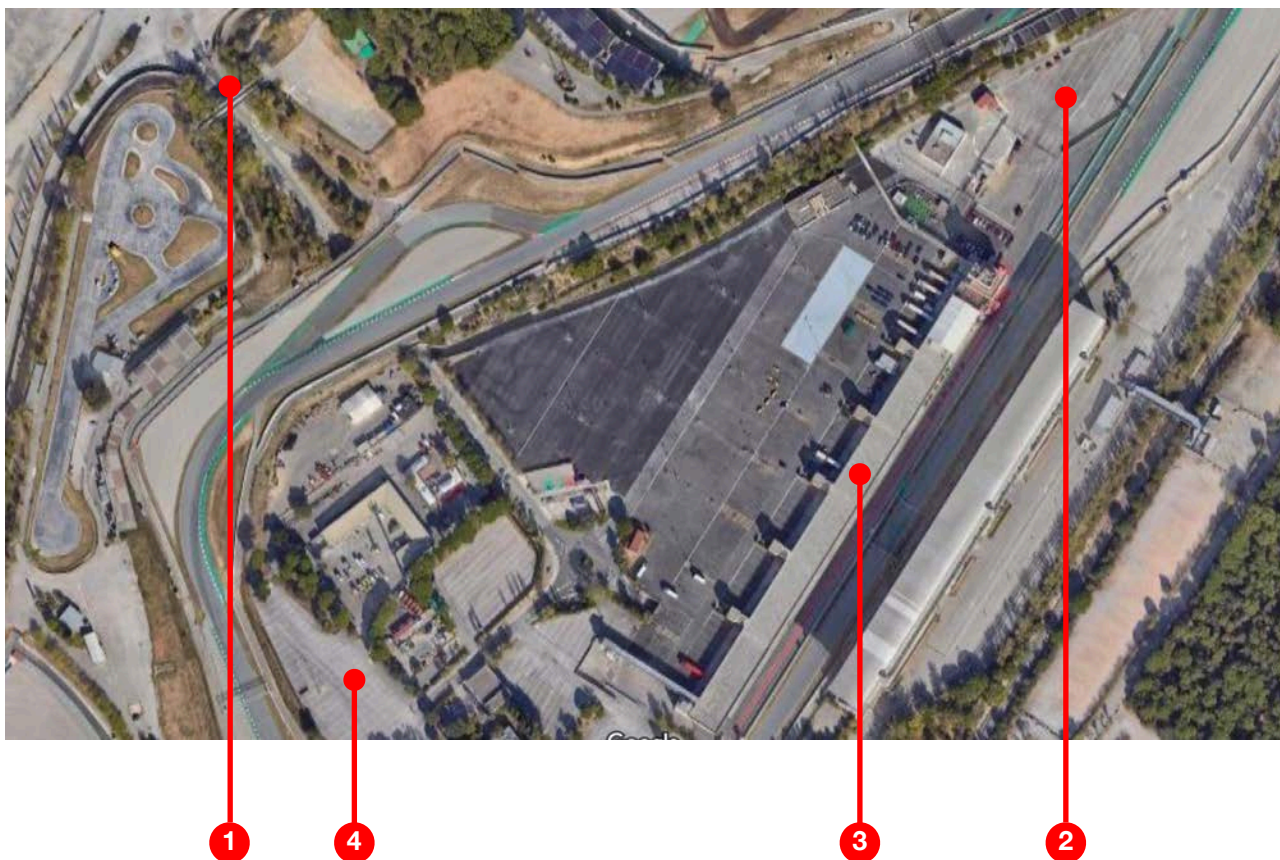

TRACK LAYOUT

Circuit de Barcelona-Catalunya

Track length: 4.657 m

S1: 1.643 m S3: 1.246 m

S2: 1.768 m Pitlane: 387,2 m

PIT BOX

FACILITY MAP

Paddock Map Legend